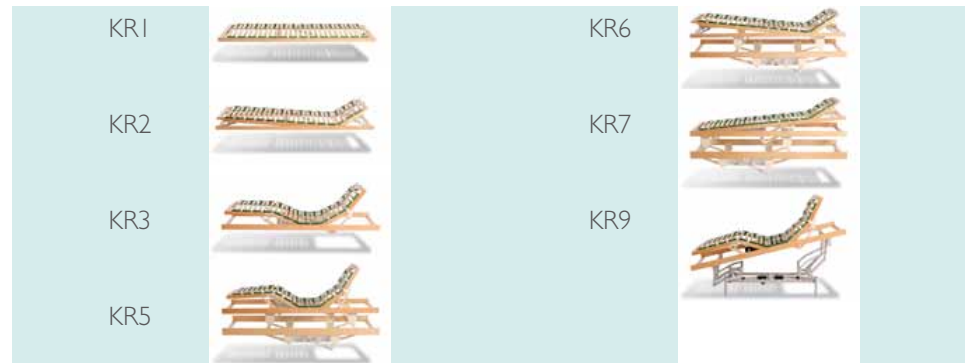

Timmy Coloured

Sleeping Platforms (choose your requirement)

<p>Standard accessories</p> <p>Optional accessories</p>	<p>Castors plastic 13,5 cm</p> <p>Standard foam mattress W14 Mattress W17 Mattress W24 Mattress Therapy mat Solid wood base Detachable posts, (2 maximum) Castors plastic 16.5 cm Castors plastic 10 cm Castors plastic 7.5 cm Doors with plexiglass Pull-up rail Play bead rod Canopy Pedestal</p>
---	---

Technical Data		
Lattice height	Timmy I Timmy II	65 cm 43 cm
Inside/Outside dimensions		140 x 70 / 155 x 84 cm 170 x 90 / 185 x 104 cm 200 x 90 / 215 x 104 cm 200 x 100 / 215 x 114 cm
Overall height incl. castors (13,5 cm)	Timmy I Timmy II	132,5 cm 98,5 cm
Lying height at upper edge of mattress (Standard Foam) incl. castors (13,5 cm)	Timmy I Timmy II	min. 80 cm max. 120 cm min. 62 cm max. 102 cm